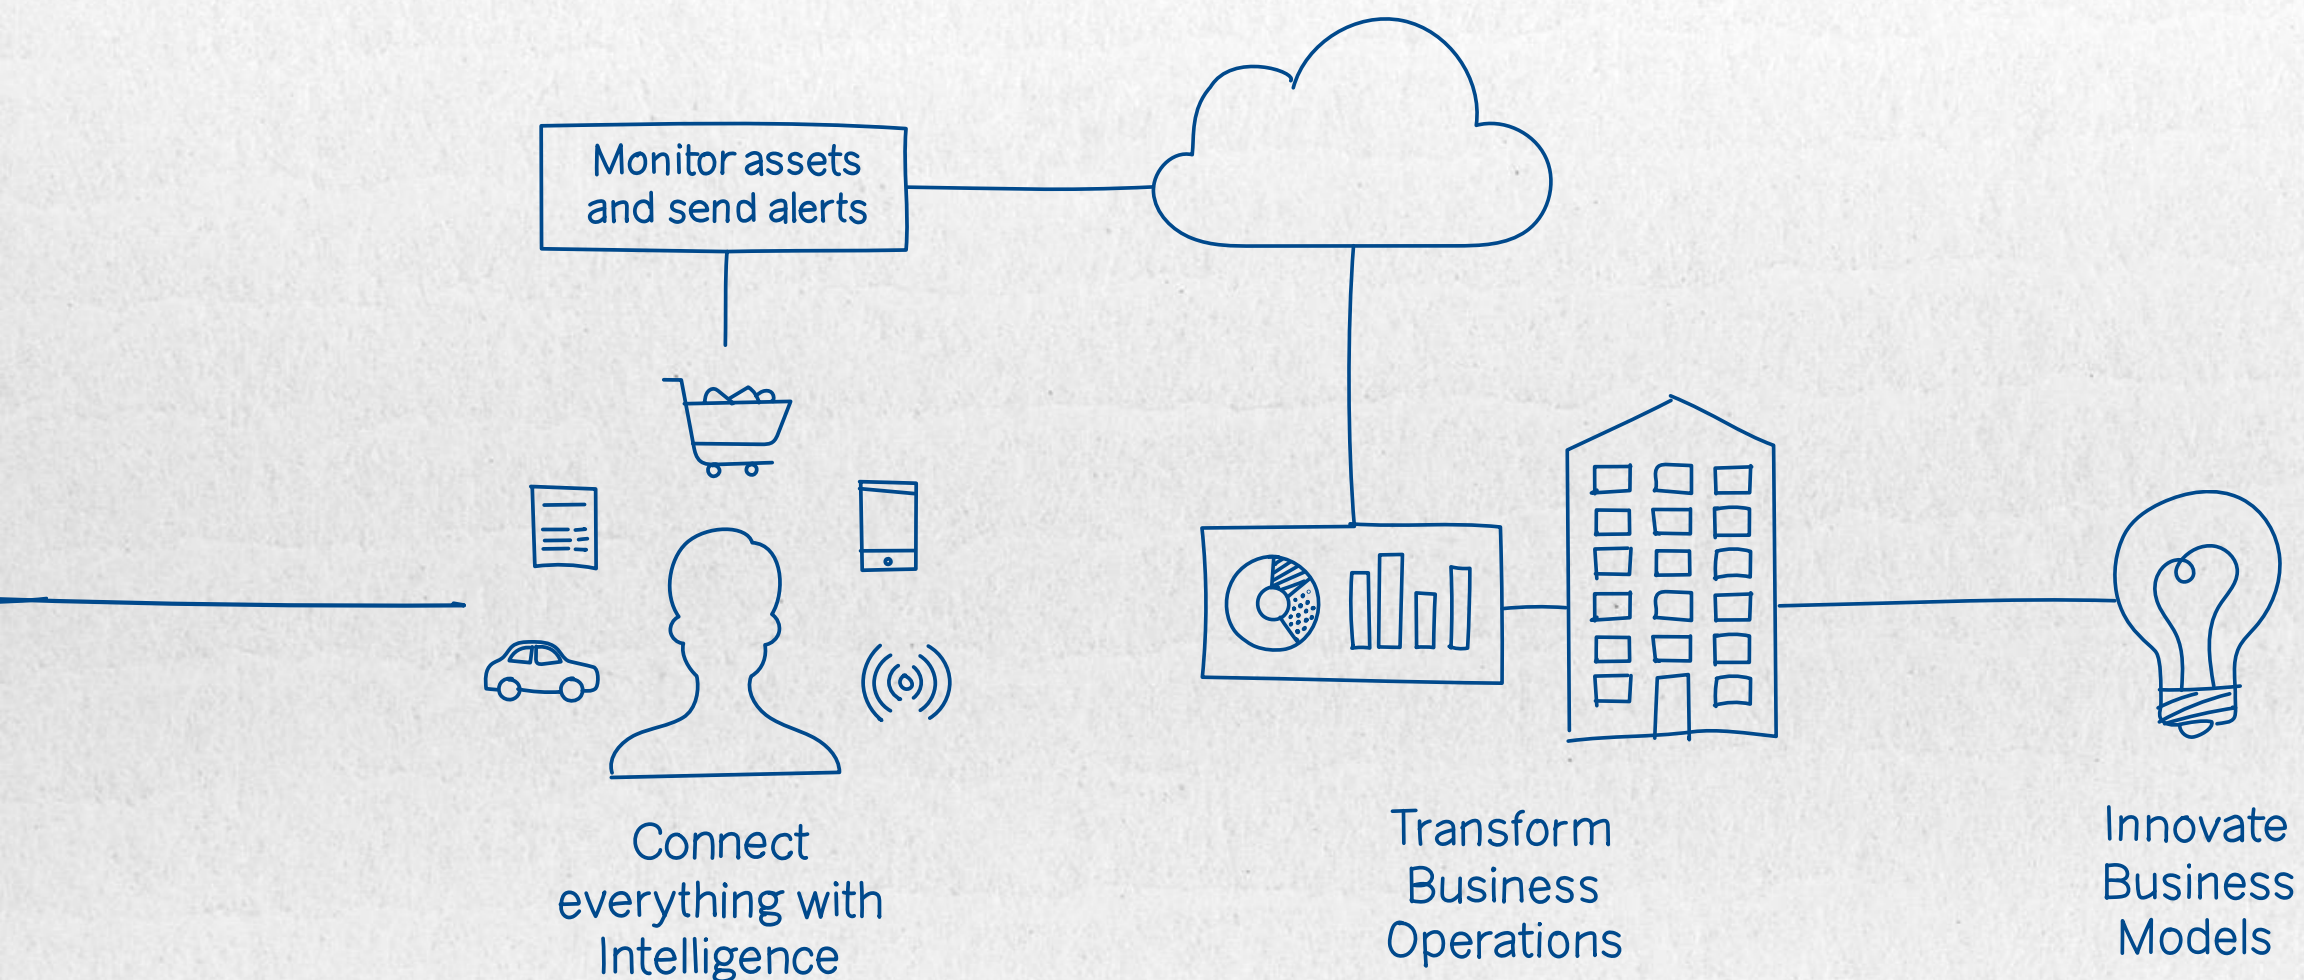

SAP Forum für die Automobilindustrie

Drive Live – Drive Simple

Rolf Schumann, CTO

Head of Innovation
SAP EMEA / MEE

Stuttgart, 16. Juni 2016

Digital World

Physical World

Monitor assets
and send alerts

Connect
everything with
Intelligence

Transform
Business
Operations

Innovate
Business
Models

One Database, One Platform, One System

Autonomous Driving

3D Printing

Machine Learning

live