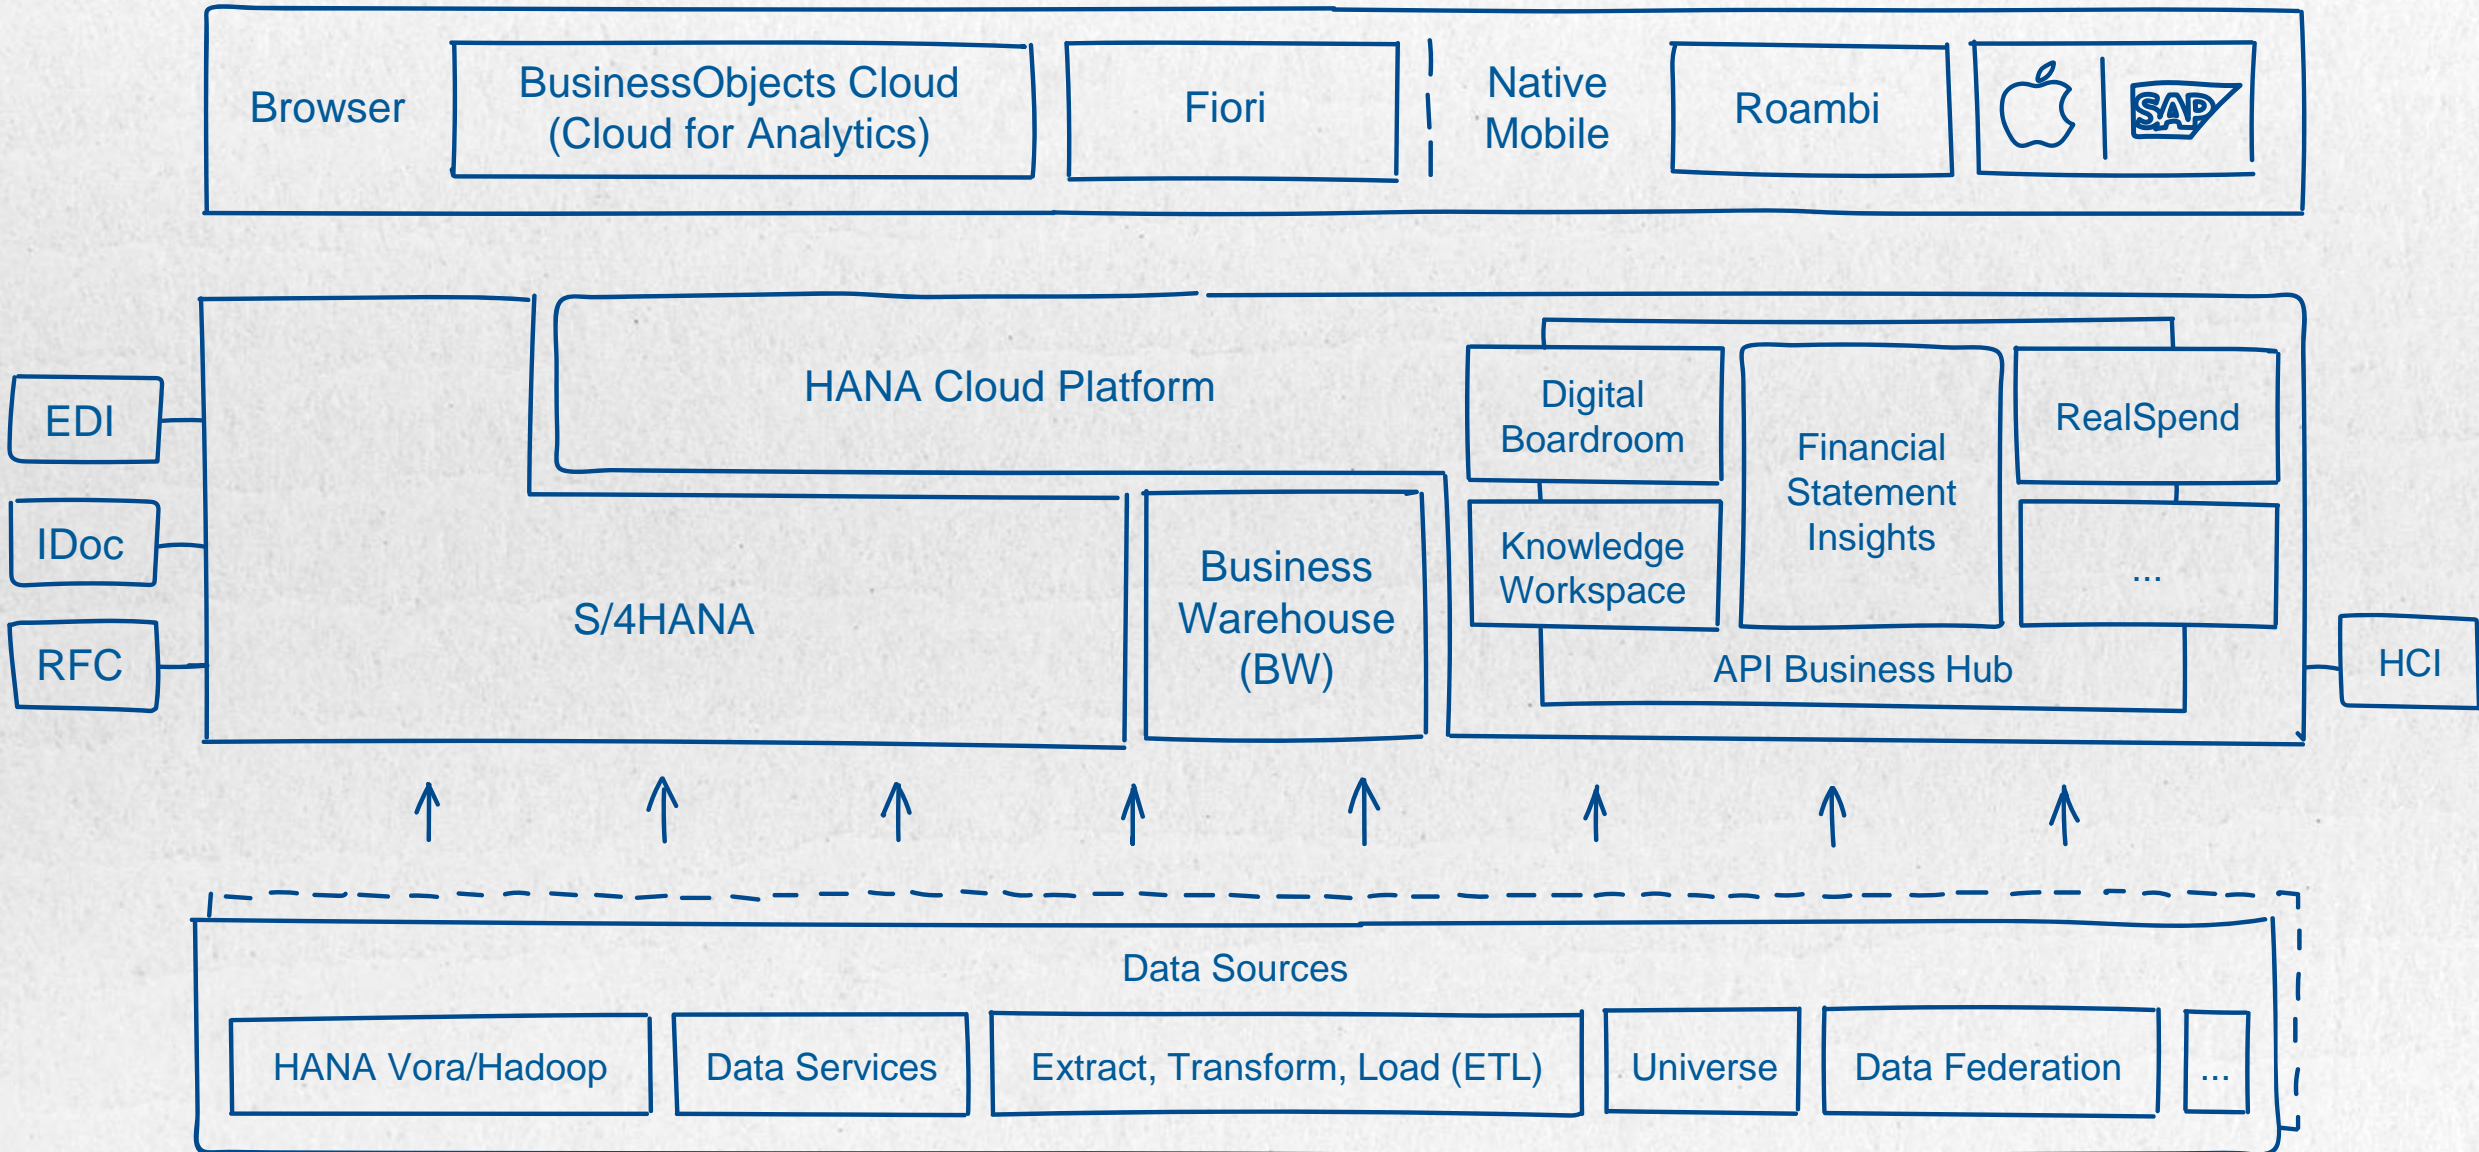

SAP Forum für die Automobilindustrie

Drive Live – Drive Simple

Rolf Schumann, CTO

Head of Innovation
SAP EMEA / MEE

Stuttgart, 16. Juni 2016

Digital World

Physical World

Monitor assets
and send alerts

Connect
everything with
Intelligence

Transform
Business
Operations

Innovate
Business
Models

One Database, One Platform, One System

Autonomous Driving

3D Printing

Machine Learning

live