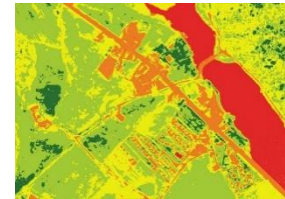

# Информационный бум для агронома

Гисметео

Электронный  
дневник агронома

Космические  
СНИМКИ

Фито  
мониторинг

GPS Мониторинг  
техники

Контроль  
механизаторов

A woman in a white shirt is sleeping at her desk in a cluttered office. She is lying on a white pillow, holding a blue mug. The desk is covered with papers, a water bottle, a vase of pink tulips, and various office supplies. The background wall is covered with a clock, a corkboard, and numerous sticky notes and papers. The scene is lit with natural light from a window with blinds on the left.